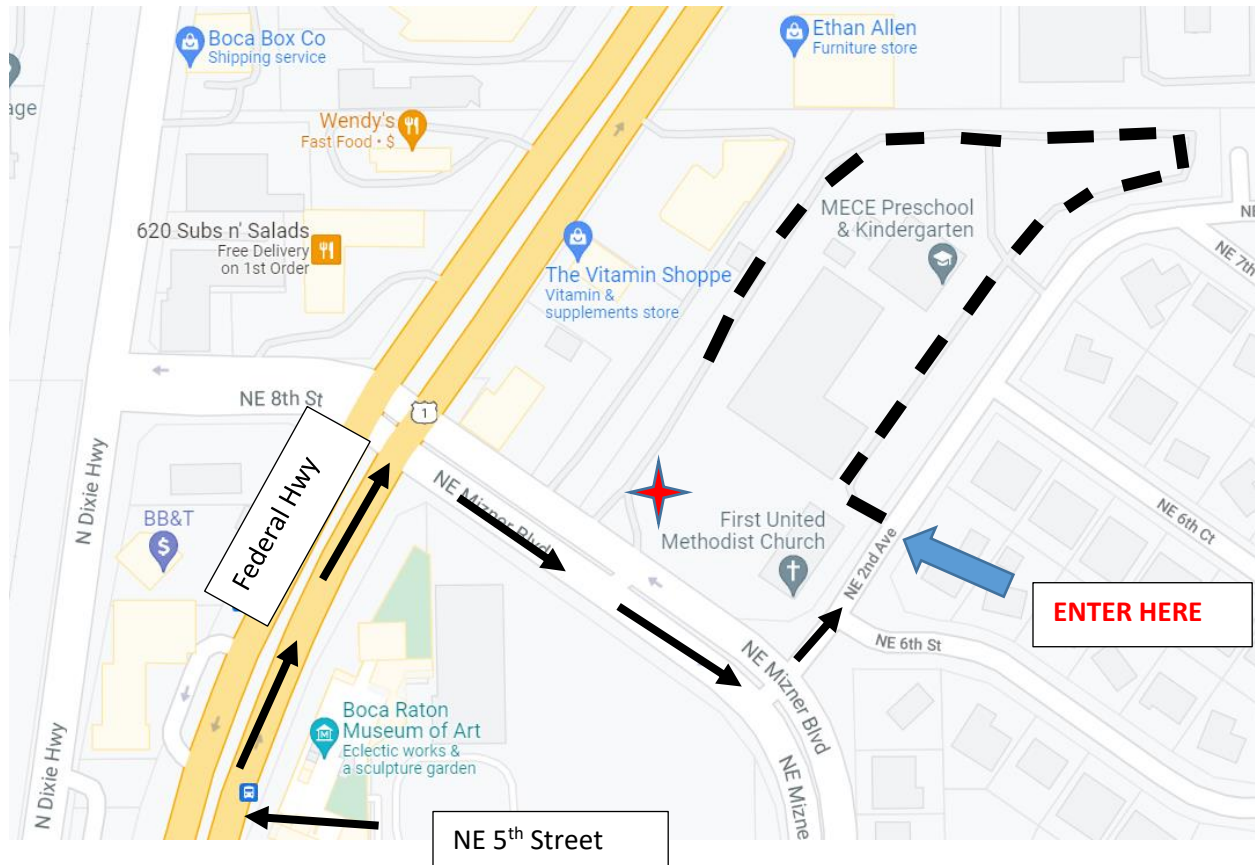

# BOCA RATON MUSEUM OF ART

## School Bus Parking Directions

### PARKING

Your school bus may park in the 1<sup>st</sup> United Methodist Church lot @ 625 NE Mizner Blvd.

- After dropping off your group at the Museum, continue on NE 5<sup>th</sup> Street to Federal Hwy.
- Turn right onto Federal Hwy.
- Turn right at the next traffic signal onto NE Mizner Blvd.
- Turn left onto NE 2<sup>nd</sup> Avenue.
- First United Methodist Church (& MECE Preschool) will be on the left.
- Turn left into the parking lot.
- Follow the bus loop all the way around past the school and park the school bus as far away from the buildings as possible.